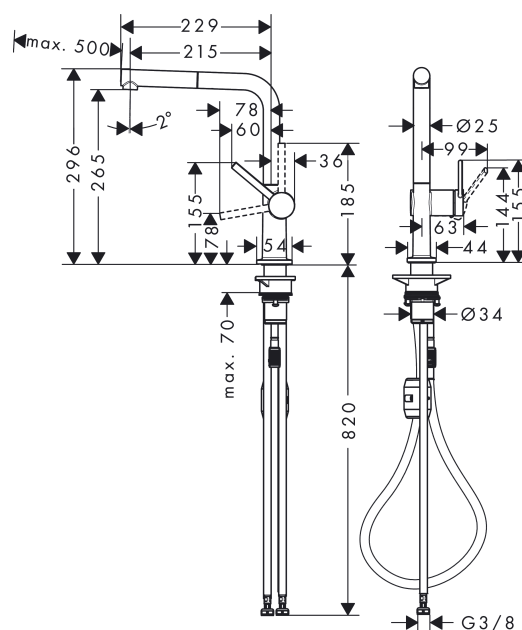

Talis M54

Single lever kitchen mixer 270, pull-out spout, 1jet

Surfaces: **Stainless Steel Finish** Article Number: **72808800**

Description

product features

- ComfortZone 270
- swivel range adjustable in 4 steps 60°, 110°, 150° or 360°
- laminar spray
- quick connect hose
- connection dimension: DN15
- maximum flow rate at 3 bar: 8 l/min
- ceramic cartridge
- connection type: G 3/8 connections
- temperature limitation adjustable
- integrated non-return valve
- suitable for continuous flow water heaters

Technology

Design awards

reddot winner 2020

Product image

Scale drawing

Flowchart

Talis M54

Single lever kitchen mixer 270, pull-out spout, 1jet

Surfaces: **Stainless Steel Finish** Article Number: **72808800**

Spare part list

Year of production: >12/19

Pos.	Description	Article Number	Price	PU
1	spout cpl.	93749800	-	1
2	O-ring 8x2	98112000	-	1
3	handspray	93751800	-	1
4	filter	98516000	-	1
5	non return valve DW 10	96456000	-	1
6	spray former	93748000	-	1
7	service tool	93750000	-	1
8	set of lever collars	98365000	-	1
9	O-ring 19x2	98426000	-	1
10	O-ring 20x1,5	98197000	-	1
11	handle	93736800	-	1
12	hollow set screw M5x5	98446000	-	1
13	screw cover	93735610	-	1
14	flange	93737800	-	1
15	nut	93738000	-	1
16	O-ring 25x1,5	98146000	-	1
17	O-ring 30x1,5	98433000	-	1
18	O-ring 29x2	98391000	-	1
19	cartridge, assy	93740000	-	1
20	O-ring 36x3	98052000	-	1
21	support	97523000	-	1
22	fixing set (Ø 34)	95049000	-	1
23	lever collar	97548000	-	1
24	weight	92500000	-	1
25	hose 1,50 m	93816000	-	1
26	hose	93744000	-	1
27	O-ring 7x1,5	98422000	-	1
28	connection hose 900 mm M8x0,75 G3/8	93746000	-	1
29	O-ring 6,6x1,6	93019000	-	1
a	set of adapters	93395000	-	1