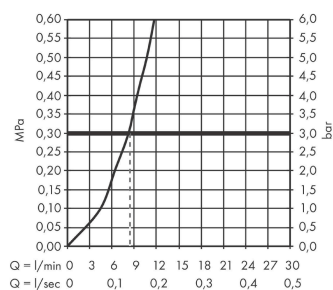

Talis M54

Single lever kitchen mixer 270, pull-out spout, 1jet

Surfaces: **Stainless Steel Finish** Article Number: **72808800**

Description

product features

- ComfortZone 270
- swivel range adjustable in 4 steps 60°, 110°, 150° or 360°
- laminar spray
- quick connect hose
- connection dimension: DN15
- maximum flow rate at 3 bar: 8 l/min
- ceramic cartridge
- connection type: G 3/8 connections
- temperature limitation adjustable
- integrated non-return valve
- suitable for continuous flow water heaters

Technology

Design awards

reddot winner 2020

Product image

Scale drawing

Flowchart

Talis M54

Single lever kitchen mixer 270, pull-out spout, 1jet